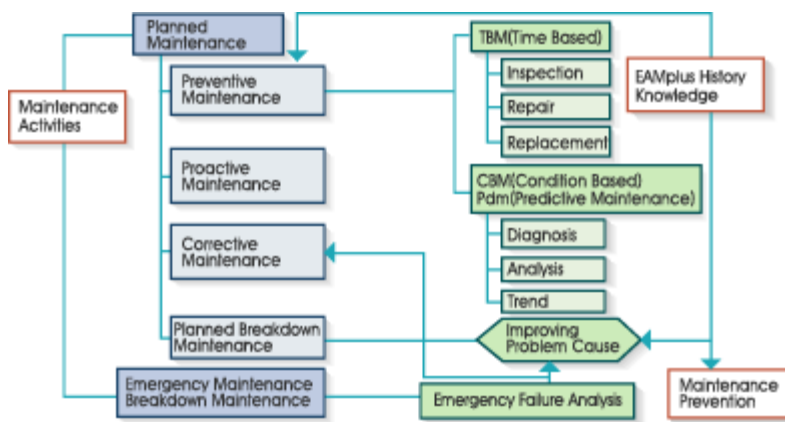

EAMplus Tactic

EAMplus (, , IT)

Knowledge

가

EAMplus