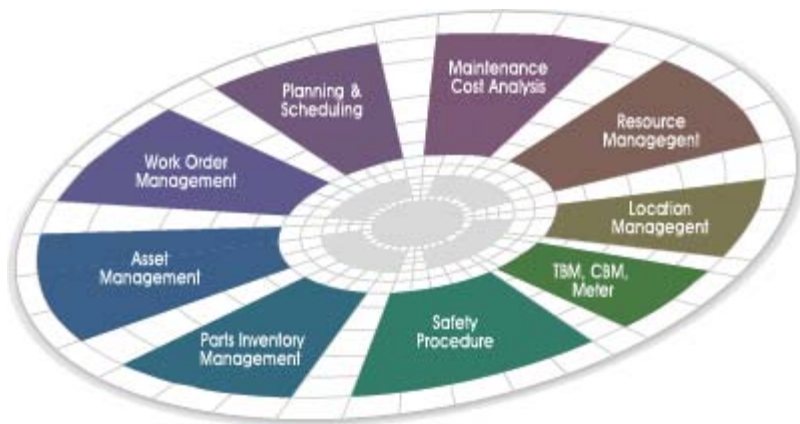

EAMPlus

- CMS
- ↙ (10~25%)
  - ( )
  - ,
  - ( )
- ↙ (10~15%)
  - ▶
  - ▶
- ↙ (20~30%)
  - ▶
  - ▶

EAMplus Module

EAMplus

- ↙ : , / / . /
- ↙ : / / 가
- ↙ , : / /
- ↙ : / /
- ↙ : /